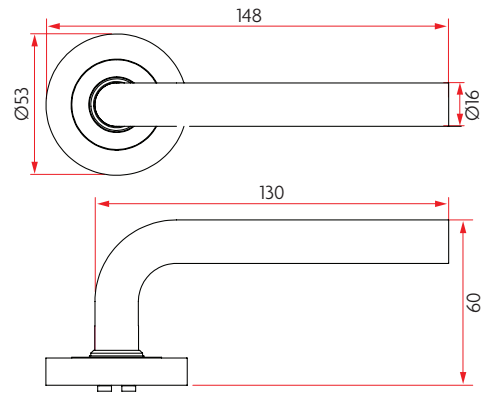

H02 - HOLLOW

Lever
SAB-LS-R53-H02-SSS
Privacy
SAB-PS-R53-H02-SSS