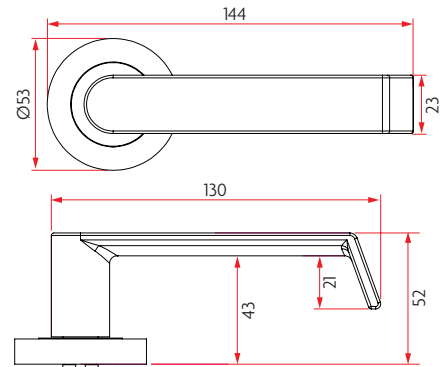

S06 - SOLID

Lever
SAB-LS-R53-S06-SSS
Privacy
SAB-PS-R53-S06-SSS