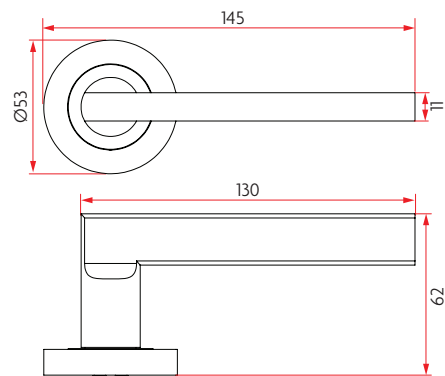

# 53MM ROUND ROSE LEVER ON ROSE