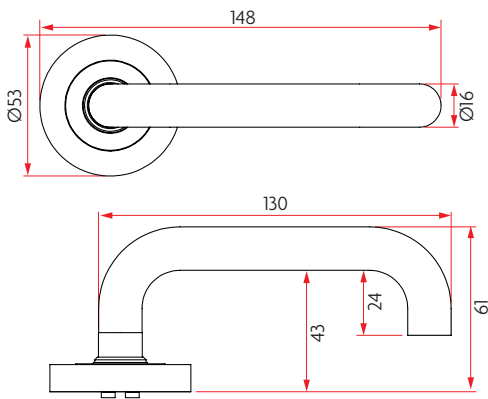

53MM ROUND ROSE LEVER ON ROSE

SPECIFICATIONS

Making a statement doesn't get any easier when selecting from the Sabre R53 Series Stainless Steel designer range of levers and accessories. The range provides a generous selection of designs for both commercial and residential applications including options for accessible compliance. Engineered to exceed 500,000 cycles gives the end user peace of mind knowing their purchase is backed by a 10 year

mechanical warranty. The R53 Series is made from durable and low maintenance 304 stainless steel which is aesthetically appealing for the home or office. The rose size has carefully been considered to be matched with industry leading brands of commercial mortice locks and combined with Sabre's high quality tubular latches and privacy bolts.

H01 - HOLLOW

Lever
SAB-LS-R53-H01-SSS
Privacy
SAB-PS-R53-H01-SSS