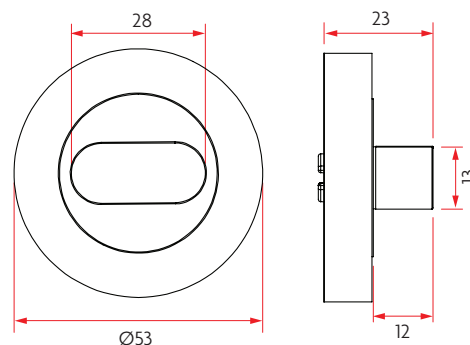

# 53MM ROUND ROSE LEVER ON ROSE