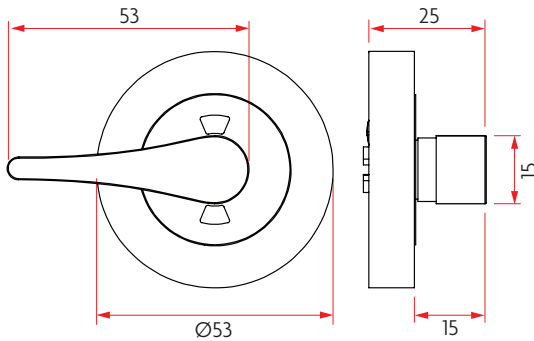

INDICATING ACCESSIBLE TURN SNIB

Suits left hand function locks
SAB-IAT-R53-RH-SSS (as shown)
Suits right hand function locks
SAB-IAT-R53-LH-SSS