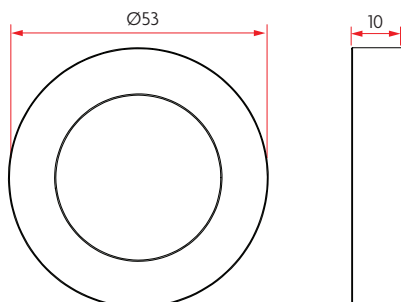

ACCESSORIES

BLANK ROSE

SAB-BR-R53-SSS