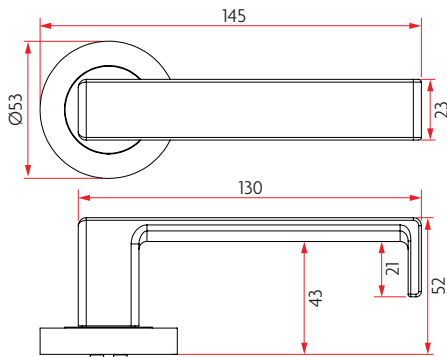

S07 - SOLID

Lever
SAB-LS-R53-S07-SSS
Privacy
SAB-PS-R53-S07-SSS