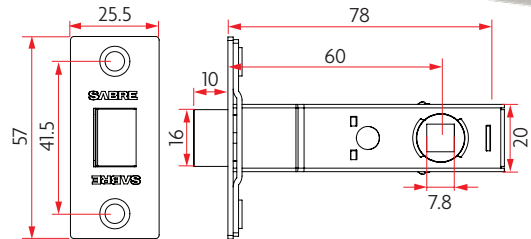

TUBULAR LATCH

SAB-TL-60-T-SSS

SAB-TL-60-D-SSS