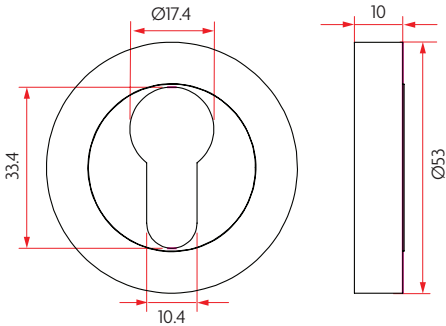

53MM ROUND ROSE LEVER ON ROSE

EURO CYL ESCUTCHEON

SAB-ECE-R53-SSS