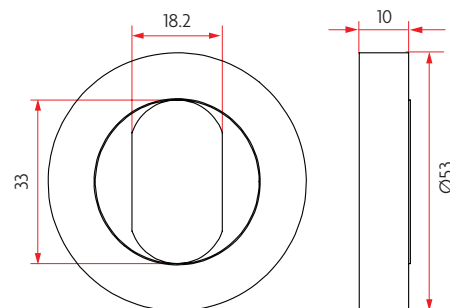

OVAL CYL ESCUTCHEON

SAB-OCE-R53-SSS