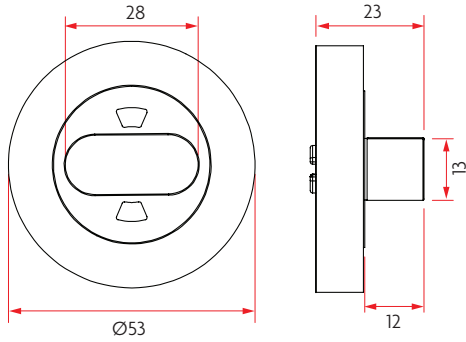

53MM ROUND ROSE LEVER ON ROSE

INDICATING TURN SNIB

SAB-ITS-R53-SSS