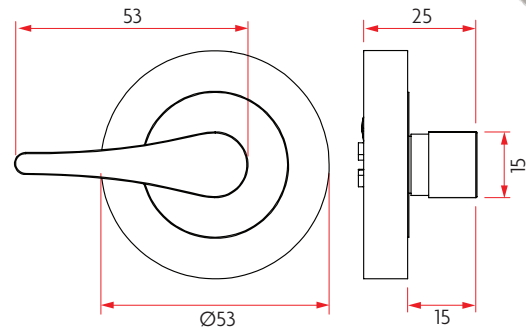

ACCESSIBLE TURN SNIB

SAB-ATS-R53-SSS