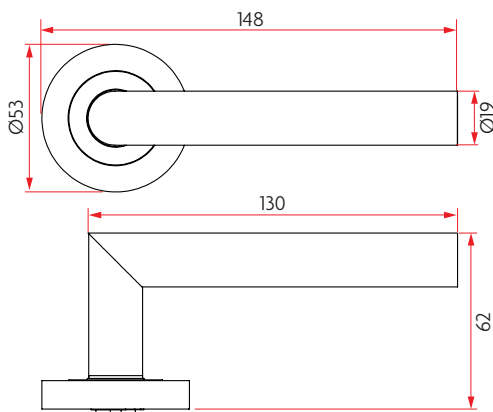

H03 - HOLLOW

Lever
SAB-LS-R53-H03-SSS
Privacy
SAB-PS-R53-H03-SSS