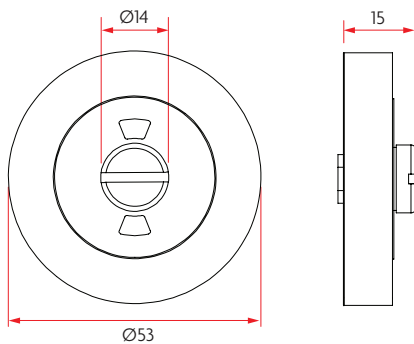

INDICATING EMERGENCY SLOTTED TURN

SAB-IES-R53-SSS