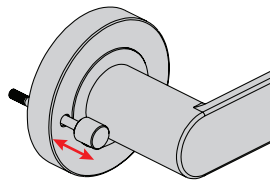

## ACCESSORIES

ACCESSIBLE TURNS

ESCUTCHEONS

URNS

### Locking/unlocking

Simply push in the pin located on the internal rose to lock the external lever. To unlock pull pin back out or operate the lever.