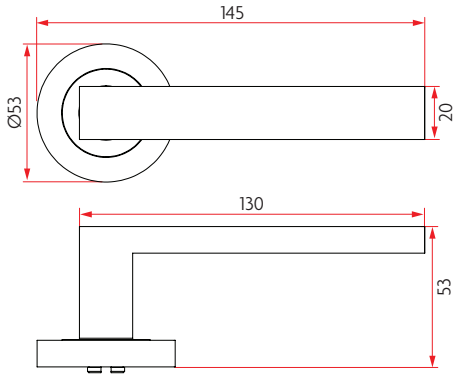

53MM ROUND ROSE LEVER ON ROSE

H05 - HOLLOW

Lever
SAB-LS-R53-H05-SSS
Privacy
SAB-PS-R53-H05-SSS