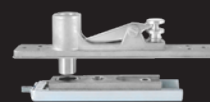

866 Top Centre Pivot