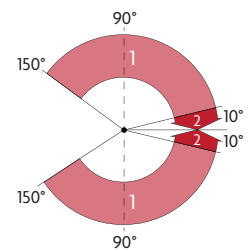

## DIAGRAMS

### BODY DIMENSIONS

### BASE PLATE DOOR ALIGNMENT

### DOOR SWING

1. Closing Range 150° – 10°
  2. Latching Range 10° – 0°
- 90° Hold Open (optional)