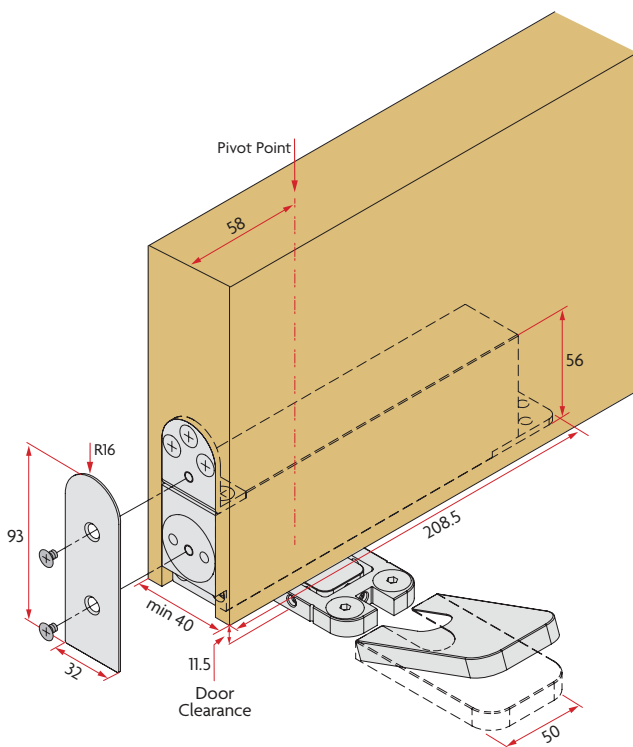

### HOLD OPEN 90°

#### SAB-BR893-90HO-SSS

- Size 3 Fixed
- Door Weight up to 60kg
- Up to 950mm Wide Doors
- Minimum Door Thickness 40mm
- Non Handed

## DIAGRAMS

### BODY DIMENSIONS