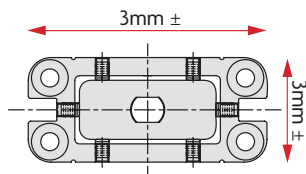

BASE PLATE DOOR ALIGNMENT