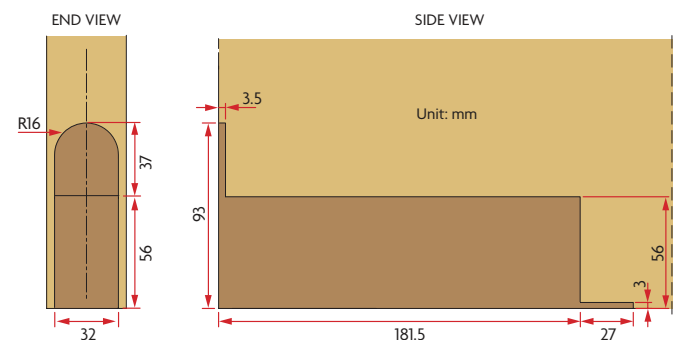

DOOR PREP

RELATED PRODUCTS