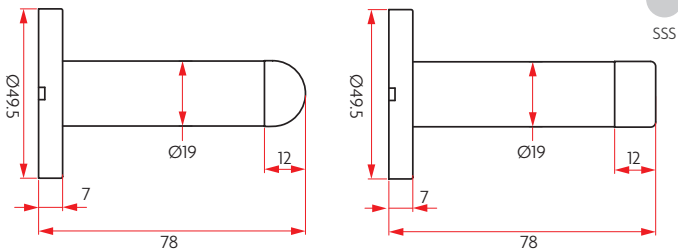

500 DOOR STOP - ROUND, SQUARE

SAB-DS500

- Includes round and square rubbers supplied as standard

Material: 304 Stainless Steel

Finishes: Satin Stainless Steel

Fixings: 3x 6g 25mm CSK Timber Screws SSS

510 DOOR STOP - ROUND, SQUARE