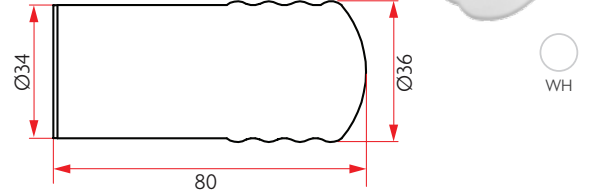

453 CUSHION DOOR STOP

SAB-DS453

Material: Plastic

Finishes: White

Fixings: 1x 6g 35mm Pan Head Timber Screw ZP