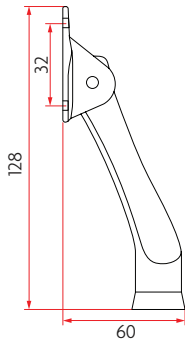

DOOR MOUNTED

857 DROP DOWN DOOR STOP

SAB-DS857

Material: Zinc

Finishes: Satin Chrome

Fixings: 4x 6g 20mm CSK Timber Screws SSS