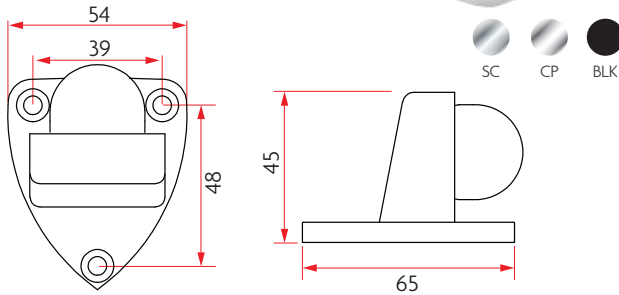

DOOR STOPS

APPLICATIONS

The Sabre range of door stops provide options for floor, wall and frame mounting which is often determined on site conditions. Some conditions may not allow a floor mounted stop being used as it may

become a tripping hazard therefore a wall mounted stop is used. All Sabre door stops are made from premium quality materials and are all supplied with fixing screws.

FLOOR MOUNTED

250 DOOR STOP

SAB-DS250

Material: Zinc

Finishes: Satin Chrome, Chrome Plate, Black

Fixings: 3x 10g 35mm CSK Timber Screws SSS