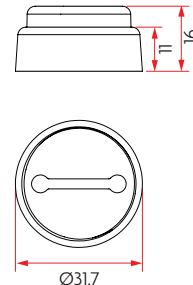

MAGNETIC STOPS

M01 FLOOR AND WALL STOP

SAB-DSM01-SC

SAB-DSM01-BLK

Material: Zinc

Finishes: Satin Chrome, Black

Fixings: 5x 6g 25mm CSK Timber Screws