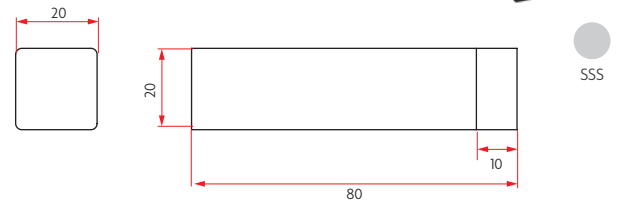

750 DOOR STOP

SAB-DS750

Material: 304 Stainless Steel

Finishes: Satin Stainless Steel

Fixings: 1x 8g 30mm CSK Timber Screw SSS