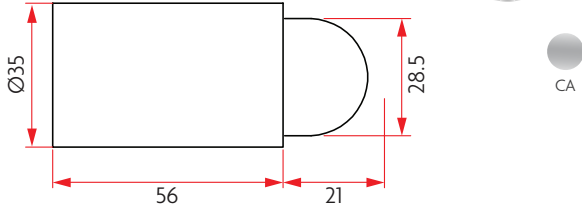

DOOR STOPS

WALL MOUNTED

350 DOOR STOP

SAB-DS350

Material: Aluminium

Finishes: Anodized

Fixings: 2x 8g 40mm CSK Timber Screws SSS