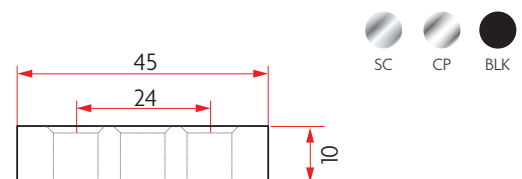

290-10 DOOR STOP SPACER

SAB-DS290-10

Material: Zinc

Finishes: Satin Chrome, Chrome Plate, Black

Fixings: 1x 10g 30mm CSK Timber Screw SSS