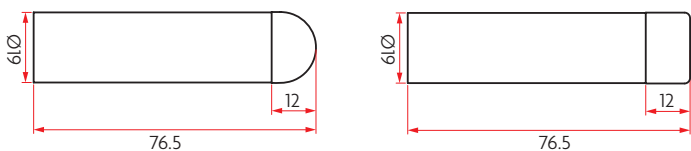

550 DOOR STOP - ROUND, SQUARE

SAB-DS550

- Includes round and square rubbers supplied as standard

Material: 304 Stainless Steel

Finishes: Satin Stainless Steel

Fixings: 1x 8g 30mm CSK Timber Screw SSS