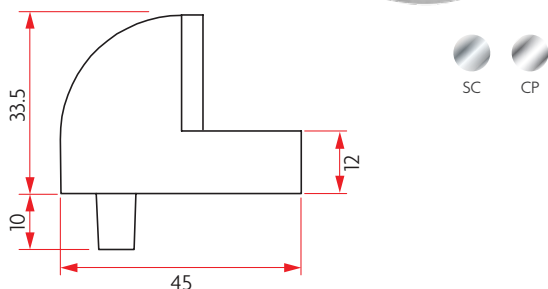

Finishes: Satin Chrome, Chrome Plate, Black

Fixings: 1x 10g 30mm CSK Timber Screw SSS

290R DOOR STOP

SAB-DS290R

Material: Zinc

Finishes: Satin Chrome, Chrome Plate

Fixings: 1x 10g 30mm CSK Timber Screw SSS

290-10 DOOR STOP SPACER