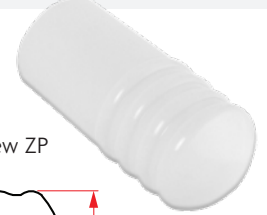

453 CUSHION DOOR STOP

SAB-DS453

Material: Plastic

Finishes: White

Fixings: 1x 6g 35mm Pan Head Timber Screw ZP