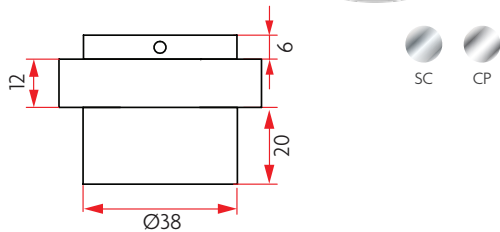

280 DOOR STOP

SAB-DS280

Material: Zinc

Finishes: Satin Chrome, Chrome Plate

Fixings: 1x 10g 40mm CSK Timber Screw SSS