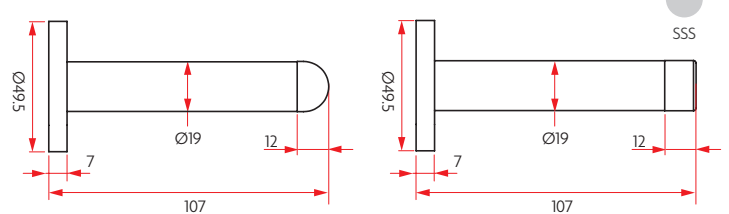

510 DOOR STOP - ROUND, SQUARE

SAB-DS510

- Includes round and square rubbers supplied as standard

Material: 304 Stainless Steel

Finishes: Satin Stainless Steel

Fixings: 3x 6g 25mm CSK Timber Screws SSS