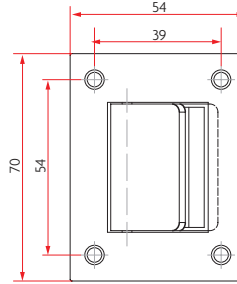

FRAME MOUNTED

13312 DOOR STOP

SAB-DS13312

Material: 304 Stainless Steel

Finishes: Satin Stainless Steel

Fixings: 4x 6g 20mm CSK Timber Screws SSS

DOOR MOUNTED

857 DROP DOWN DOOR STOP