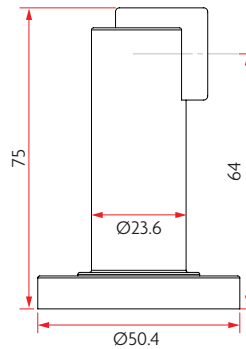

MAGNETIC STOPS

M01 FLOOR AND WALL STOP

SAB-DSM01-SC

SAB-DSM01-BLK

Material: Zinc

Finishes: Satin Chrome, Black

Fixings: 5x 6g 25mm CSK Timber Screws