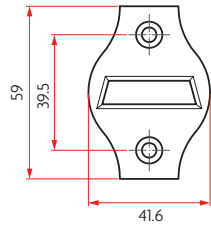

Finishes: Satin Stainless Steel

Fixings: 1x 8g 30mm CSK Timber Screw SSS

DOOR STOPS

884 DOOR STOP

SAB-DS884

Material: 304 Stainless Steel

Finishes: Satin Stainless Steel

Fixings: 6x 8g 25mm CSK Timber Screws SSS