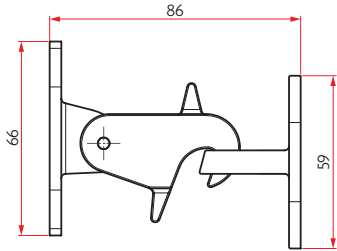

Finishes: Satin Stainless Steel

Fixings: 1x 8g 30mm CSK Timber Screw SSS

DOOR STOPS

884 DOOR STOP

SAB-DS884

Material: 304 Stainless Steel

Finishes: Satin Stainless Steel

Fixings: 6x 8g 25mm CSK Timber Screws SSS