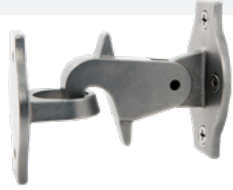

become a tripping hazard therefore a wall mounted stop is used. All Sabre door stops are made from premium quality materials and are all supplied with fixing screws.

FLOOR MOUNTED

250 DOOR STOP

SAB-DS250

- Includes round and square rubbers supplied as standard

Material: 304 Stainless Steel

Finishes: Satin Stainless Steel

Fixings: 1x 8g 30mm CSK Timber Screw SSS

750 DOOR STOP

SAB-DS750

Material: 304 Stainless Steel

Finishes: Satin Stainless Steel

Fixings: 1x 8g 30mm CSK Timber Screw SSS

DOOR STOPS

884 DOOR STOP

SAB-DS884

Material: 304 Stainless Steel

Finishes: Satin Stainless Steel

Fixings: 6x 8g 25mm CSK Timber Screws SSS