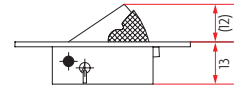

FRAME MOUNTED

13312 DOOR STOP

SAB-DS13312

Material: 304 Stainless Steel

Finishes: Satin Stainless Steel

Fixings: 4x 6g 20mm CSK Timber Screws SSS

DOOR MOUNTED

857 DROP DOWN DOOR STOP