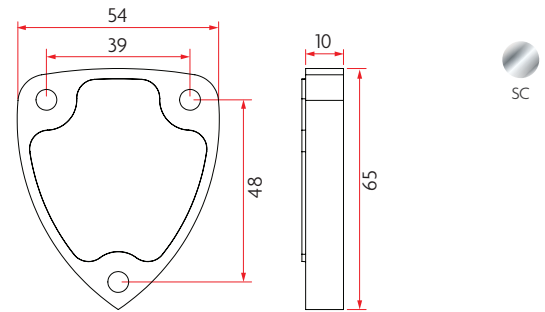

Material: Zinc

Finishes: Satin Chrome, Chrome Plate, Black

Fixings: 3x 10g 35mm CSK Timber Screws SSS

250-10 DOOR STOP SPACER

SAB-DS250-10

Material: Zinc

Finishes: Satin Chrome

Fixings: 3x 10g 35mm CSK Timber Screws SSS