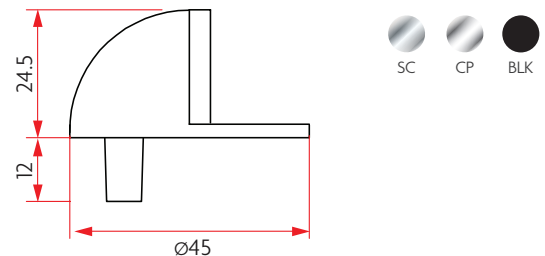

290 DOOR STOP

SAB-DS290

Material: Zinc

Finishes: Satin Chrome, Chrome Plate, Black

Fixings: 1x 10g 30mm CSK Timber Screw SSS