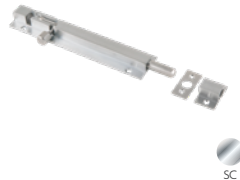

Barrel Bolts

Barrel Bolts - Standard

Available in 150, 200,
300, 450, 600 and
900mm lengths.

SAB-BB01-150-SC
SAB-BB01-200-SC
SAB-BB01-300-SC
SAB-BB01-450-SC
SAB-BB01-600-SC
SAB-BB01-900-SC

Barrel Bolts - Long Throw