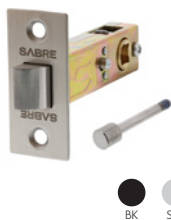

SAB-IES-R53-SSS
SAB-IES-R53-BK
SAB-IES-R53D-SSS
SAB-IES-R53D-BLK

R53 Euro Cylinder Escutcheon

SAB-ECE-R53-SSS
SAB-ECE-R53-BK

R53 Oval Cylinder Escutcheon

SAB-OCE-R53-SSS
SAB-OCE-R53-BK

R53/R65 Blank Rose

SAB-BR-R53-SSS
SAB-BR-R53-BK
SAB-BR-R65-SSS

Tubular Latch

60mm backset
SAB-TL-60-T-SSS
SAB-TL-60-D-SSS
SAB-TL-60-T-BK
SAB-TL-60-D-BK

Privacy Latch

60mm backset
SAB-PL-60-T-SSS
SAB-PL-60-D-SSS
SAB-PL-60-T-BK

Privacy Bolt

60mm backset
SAB-PB-60-SSS
SAB-PB-60-BK (coming soon)