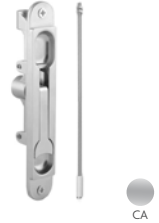

Flush Bolts - Aluminium

Available in 300 and 600mm lengths and an extension rod in 300 and 600mm lengths

SAB-FB-A-300-CA (includes rod)
SAB-FB-A-600-CA (includes rod)