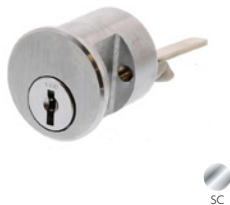

003 Round Cylinder

Fire Brigade
SAB-CYL201-003-SC