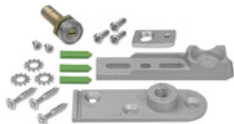

Transom Closer Accessories

Transom Closer Kit - Bottom Pivot

SAB-TCSP850-BP