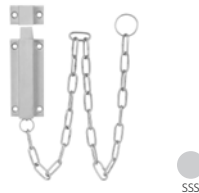

SAB-FP610-SC

SAB-FP611-SC

Flush Pulls - Concealed Fix

55x16x220mm

SAB-FP01-220-SSS

Flush Pulls - Radius

120x40x12mm

SAB-FP02-120-SSS

Flush Pulls - Rectangular

120x45x12mm

SAB-FP03-120-SSS

General Hardware

Restrictor Chain

Cushioning device for opening outward doors
SAB-RC1861-ZP

Chain Bolt

Suitable for fire doors.
SAB-CB1851-SSS