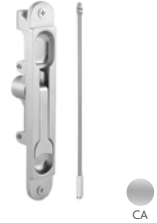

Flush Bolts - Aluminium

Available in 300 and 600mm lengths and an extension rod in 300 and 600mm lengths

SAB-FB-A-300-CA (includes rod)
SAB-FB-A-600-CA (includes rod)