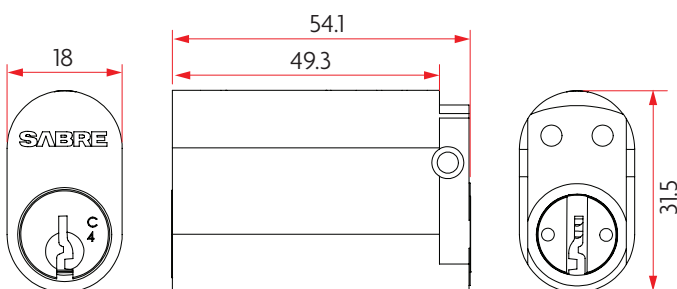

EXTENDED CYLINDERS

55MM EXTENDED OVAL CYLINDER

SAB-CYL570-55-KA1-SC

- 6 pin, C4 Brass Cylinder
- Available in KA1
- Supplied with Z, X, W, and R Cams
- 2 Keys supplied