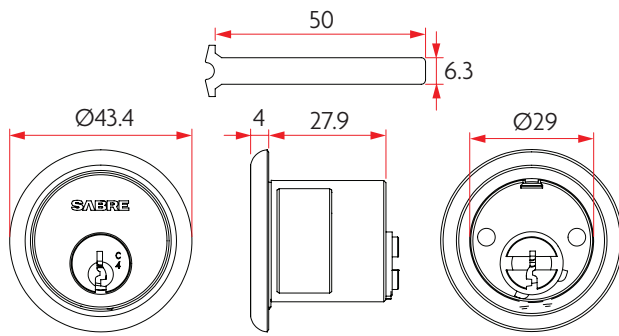

LOCK CYLINDERS

ROUND CYLINDERS

ROUND CYLINDER C4 6 PIN

SAB-CYL201-SC
SAB-CYL201-BLK

- 6 Pin, C4 brass cylinder
- Available in 9 keyed alike or keyed to differ options
- Included cylinder escutcheon and fixing accessory pack

003 ROUND CYLINDER

SAB-CYL201-003-SC

- Brass pin, LW3 profile brass round cylinder
- Keyed to 003 fire department
- Typical round cylinder to suit rim night latches etc.

TOP LOADED ROUND CYLINDER

SAB-CYL201-TL-SC
SAB-CYL201-TL-BLK
SAB-CYL201-TL-SB

- 6 pin brass housing
- Pre-loaded with top pins and springs
- Includes cylinder escutcheon and fixing accessory pack