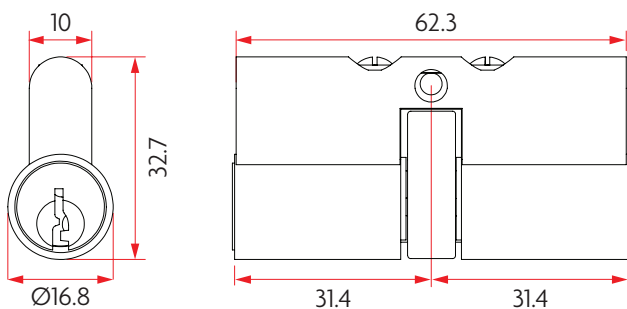

EURO CYLINDERS

EURO CYLINDER

SAB-CYLSDL-CP

- 5 pin double cylinder
- Lazy Cam – suits most security screen doors
- Removeable top for easy rekeying