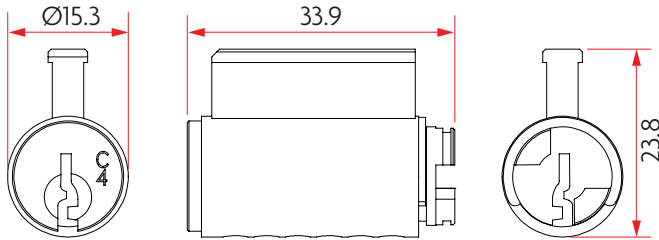

LOCK CYLINDERS

TOP LOADED CYLINDERS

TOP LOADED 530 CYLINDER

SAB-CYL530-TL

- 6 pin brass housing
- Pre-loaded with top pins and springs
- Includes spring steel cir-clip
- Brass material