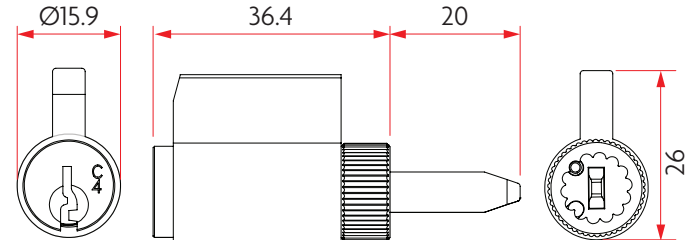

TOP LOADED PD CYLINDER

SAB-CYL8221-TL

- 6 pin brass housing
- Pre-loaded with top pins and springs
- Includes retaining pin, spring, threaded cap and assorted tail pieces
- Brass material