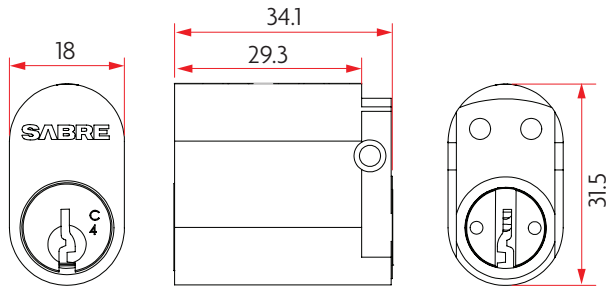

LOCK CYLINDERS

FUNCTIONS

Made from quality materials and combined with the use of Japanese CNC machining processes, Sabre's precision locksmith quality cylinders are the ideal choice when selecting cylinders to protect your property.

Cylinders are conveniently available in 9 keyed alike groups or randomly keyed if required.

Top loaded housings are also available for locksmith professionals to use with common restricted inline systems.

OVAL CYLINDERS

OVAL CYLINDER C4 6 PIN

SAB-CYL570-SC
SAB-CYL570-BLK

- 6 Pin, C4 brass cylinder
- Available in 9 keyed alike or keyed to differ options
- Pre-drilled housings to suit with extended cylinder adaptors
- 2 keys supplied per cylinder

003 OVAL CYLINDER

SAB-CYL570-003-X-SC

- Brass pin, LW3 profile brass oval cylinder
- Keyed to 003 fire department
- Typical oval cylinder to suit commercial mortice lock applications with interchangeable cam

TOP LOADED OVAL CYLINDER

SAB-CYL570-TL-SC
SAB-CYL570-TL-CP
SAB-CYL570-TL-BLK
SAB-CYL570-TL-SB

- 6 pin brass oval cylinder
- Pre-loaded with top pins and springs
- Pre-drilled housing to suit with extended cylinder adaptors

BLANK OVAL CYLINDER

SAB-CYL570-BC-SC

The blank cylinder simply replaces the existing keyed cylinder therefore making the lock inoperable with a key without the need of preplacing and door furniture.

590 TURN

SAB-DL590-TURN-SC

- Cam standard with "R" cam
- 360° rotation
- Detent at 180°