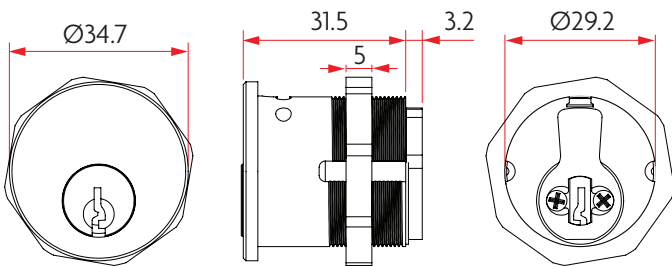

KAWNEER CYLINDER

SAB-CYL8466-KA-29.2

- 6 pin brass housing
- 29.2mm diameter outer thread, W32 TPI
- Comes standard keyed alike
- Includes rear fixing rose