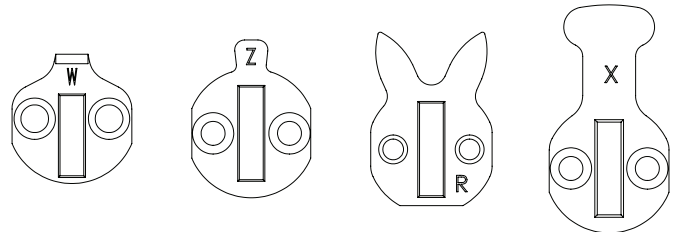

Description

- Suits 590/592 series locksets
- Used with turn snib locking
- Used with key retraction
- Used with key locking and unlocking
- Round cylinder accessory pack
- Cam screw with loctite pkt 500